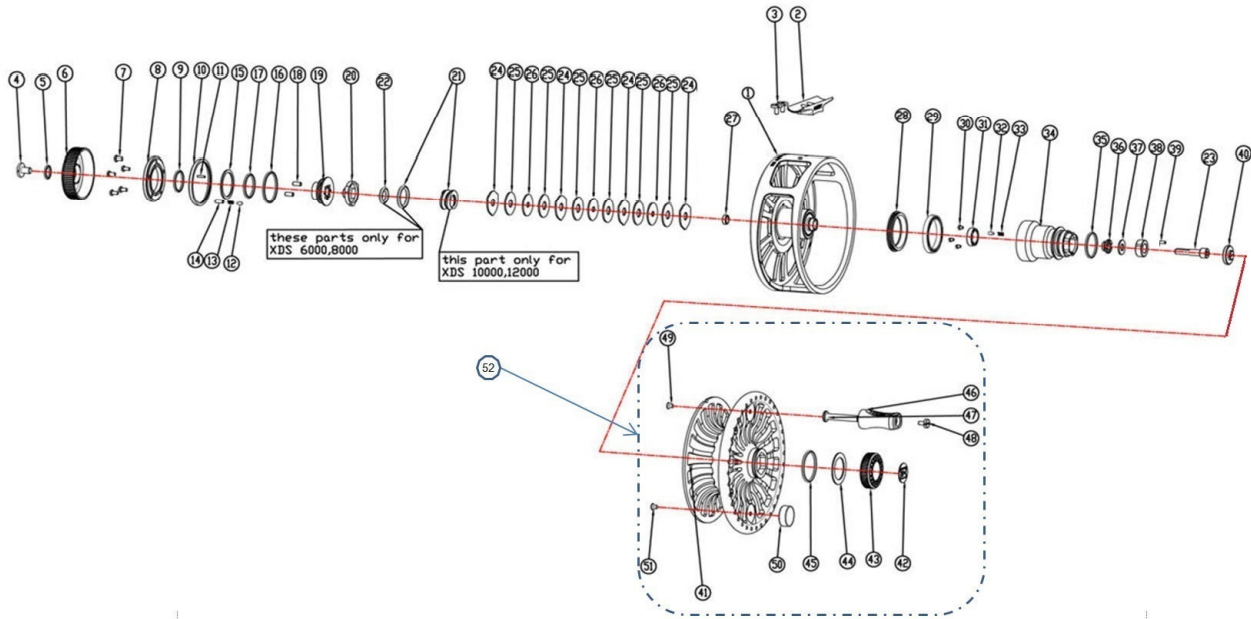

PARTS LIST FOR HARDY FORTUNA XDS 6000 8000 10000 12000

#	DESCRIPTION	QTY	PART NO.			
			6000	8000	10000	12000
1	FRAME	1	1410863	1410864	1410865	1410866
2	FOOT	1	1410867	1410868	1410869	1410870
3	FOOT SCREW	2			1410871	
4	DRAG KNOB SCREW	1			1410872	
5	DRAG KNOB SCREW O-RING	1			1410873	
6	DRAG KNOB	1			1410874	
7	DRAG KNOB COVER PLATE SCREWS	5			1410875	
8	DRAG KNOB FIXING PLATE	1			1410876	
9	FIXING PLATE O SEAL	1			1410877	
10	DRAG KNOB OUTER SEAL	1			1410878	
11	DRAG KNOB PIN	1			1410879	
12	DRAG KNOB CLICKER	1			1410880	
13	DRAG KNOB CLICKER SPRING	1			1410881	
14	CLICKER SCREW	2			1410882	
15	FRAME INNER SEAL	1			1410883	
16	DRAG NUT O SEAL	1			1410884	
17	DRAG KNOB O SEAL	1			1410885	
18	ADJUSTMENT SCREW	2			1410886	
19	DRAG NUT	1	1417700			1410887
20	DRAG SCREW	1	1410888			1410889
21	COMPRESSION INNER O SEAL	1	1410890			N/A
	COMPRESSION SPRING	1	N/A			1410891
22	COMPRESSION OUTER O SEAL	1	1410892			N/A
23	TORSION DRIVE	1	1410893			1410894
24	FIXED DRAG WASHER	2	1410895			N/A
		4	N/A			1410895
25	CARBON DRAG WASHER	4	1410896			N/A
		6	N/A			1410896
26	ROTARY DRAG WASHER	2	1410897			N/A
		4	N/A			1410897
27	DRAG COMPARTMENT BEARING	1			1410898	
28	REAR BEARING TEFLON SEAL	1			1410899	
29	AXLE REAR BALL BEARING	1			1410900	
30	AXLE FRONT BALL BEARING SCREW	3			1410901	
31	AXLE FRONT BALL BEARING	1			1410902	
32	SPOOL CLICKER	1			1410903	
33	SPOOL CLICKER SPRING	1			1410904	
34	SPOOL AXLE	1	1410905			1410906
35	SPOOL AXLE O SEAL	1			1410907	
36	DRAG COMPARTMENT SCREW	1			1410908	
37	TORSION TEFLON SEAL	1			1410909	
38	ONE WAY CLUTCH BEARING	1			1410910	
39	ONE WAY CLUTCH PIN	1			1410911	
40	OWC NYLON INSERT	1			1410912	
41	SPOOL	1	1410859	1410860	1410861	1410862
42	CASTLE & FLY BADGE	1			1410913	
43	SPOOL NUT	1			1410914	
44	SPOOL NUT TEFLON WASHER	1			1410915	
45	SPOOL NUT O SEAL	1			1410916	
46	PADDLE HANDLE	1	1410917			1410918
47	HANDLE AXLE	1	1410919			1410920
48	HANDLE SCREW	1			1410921	
49	HANDLE AXLE SCREW	1			1410922	
50	COUNTERWEIGHT	1	1410923			1410924
51	COUNTERWEIGHT SCREW	1			1410925	
52	SPARE SPOOL	1	1404225	1404226	1404227	1404228